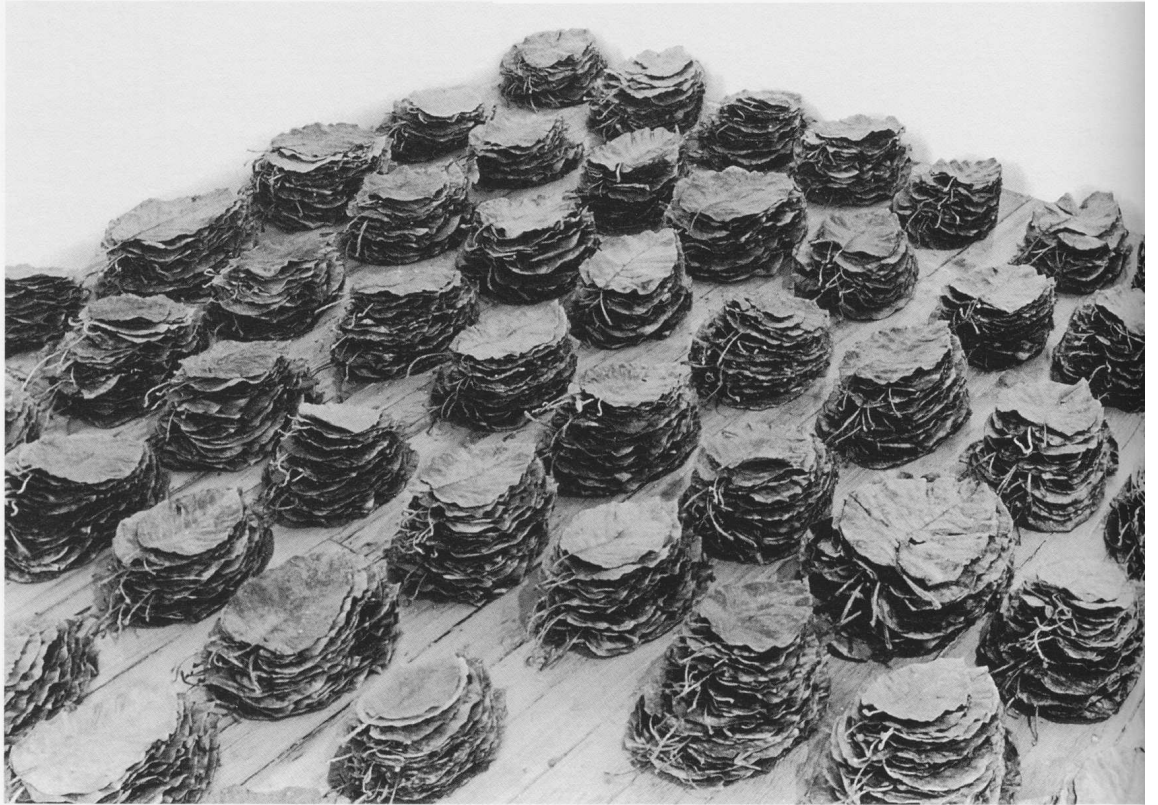

VOICES AND VISIONS:

ARTS AT THE MARY INGRAHAM BUNTING INSTITUTE
OF RADCLIFFE COLLEGE

1962 ~ 1997

BETH GALSTON, 1992

Leaf Dreams, 1997, detail of cucumber leaf stacks, leaves and beeswax, 22' x 32' x 50'.